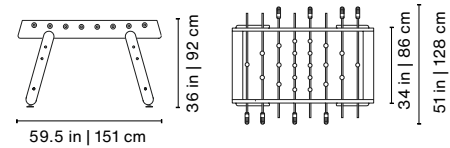

Includes

Balls set (7 units).

2 extra players (1 per team).

Product weight • Peso del producto 136.7 lb | 62 kg

63x35.4x15 in | 160x90x38 cm
202.8 lb | 92 kg

Easy assembly, for doing it yourself with no need of a professional team.
Fácil montaje sin necesidad de un equipo de profesionales.